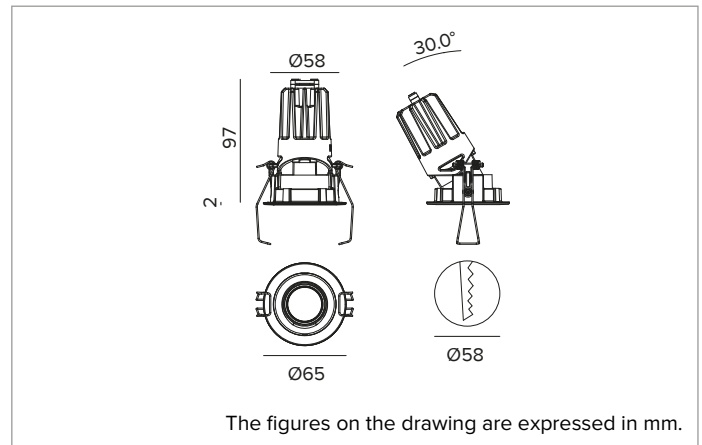

1T8475EL | CCTEVO ARCHITECTURAL 58

Adjustable recessed LED projector in a trim version

	3000K	H(m)	D(m)	Emax(lx)
	Ra90		37°	
	Fixture Power	10W	1	0.67 2109
	Source Flux	1171lm	2	1.35 527
	Fixture Flux	809lm	3	2.02 234
	Efficacy	83lm/W	4	2.69 132
TS1335	I _{max} =1801cd/klm	I _{max}	2109cd	5 3.37 84

CCT nominal: 3000K

Lifetime (L80/B10): >50000h tq +25°C

ILLUMINOTECHNICAL CHARACTERISTICS

FL Version - a moulded black plastic optical holder with metallised polycarbonate precision optics, a holographic diffusion filter and a black silicone cut off ring. UGR<19 (EN 12464-1).

Optic: REFLECTOR

Beam angles: FL

Optical efficiency: 69%

Fixture flux: 809lm

Luminous efficacy: 83lm/W

Photobiological safety: Compliant with RG1 low risk group

MECHANICAL CHARACTERISTICS

Moulded black plastic optic holder and die-cast aluminium heat sink in black color. Black colour cover. The optical unit can be adjusted up to 30° on the vertical plane. Trim version with an integrated black ring.